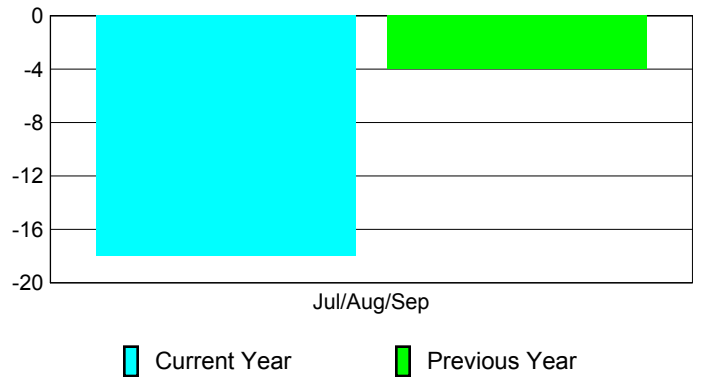

Comparison of Membership Gain/Loss

Current Year Compared to the Previous Year