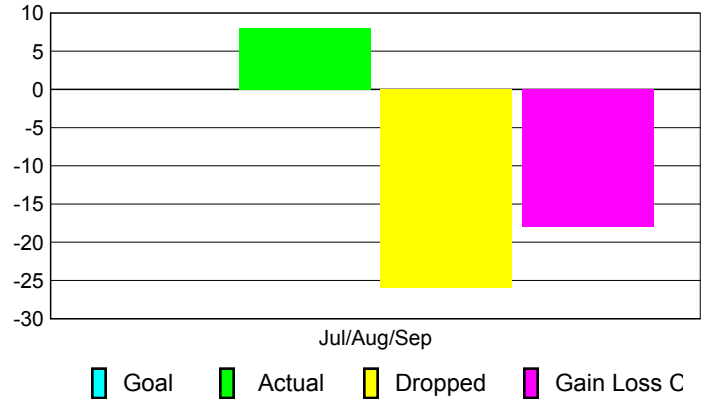

Membership Results 2010-2011

Goal, New, Dropped, Gain/Loss