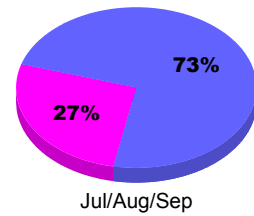

Membership Results
2010-2011

Membership
2009-2010

Month	Net Memb Goal	Actual New Memb	Actual Dropped Memb	Gain/Loss of Memb	Gain/Loss of Memb
Jul/Aug/Sep	0	8	-26	-18	-4
Totals	0	8	-26	-18	-4

Membership Results 2010-2011

Goal, New, Dropped, Gain/Loss

Comparison of Membership Gain/Loss

Current Year Compared to the Previous Year

Gender Comparison 2010-2011

■ Male ■ Female